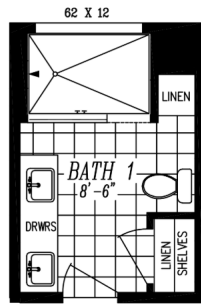

**THE COLUMBIA RIVER
SERIES**

**The Columbia River
2025**

27' x 68'

DIMENSIONS

1,792 sf
LIVING SPACE

4
BEDROOMS

2
BATHROOMS

OVERVIEW

Stunning layout 4
Bedroom with galley
kitchen

Heritage Home Center
(425) 353-5464
or Request Firm Quote
— EMAIL US

01 FLOOR PLAN

1,792 SQ FT · 27' x 68'

OPT. 48 X 72 SHWR
W/ DBL LAVS

OPT. DLX BATH

OPT. DEN I.P.O. BEDROOM