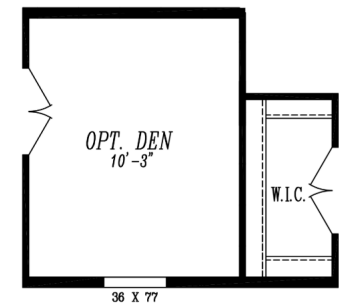

**THE COLUMBIA RIVER
SERIES**

**The Columbia River
2025**

27' x 68'

DIMENSIONS

1,792 sf
LIVING SPACE

4
BEDROOMS

2
BATHROOMS

OVERVIEW

Stunning layout 4
Bedroom with galley
kitchen

Heritage Home Center
(425) 353-5464
or Request Firm Quote
— EMAIL US

01 FLOOR PLAN

1,792 SQ FT · 27' x 68'

OPT. 48 X 72 SHWR
W/ DBL LAVS

OPT. DLX BATH

OPT. DEN I.P.O. BEDROOM