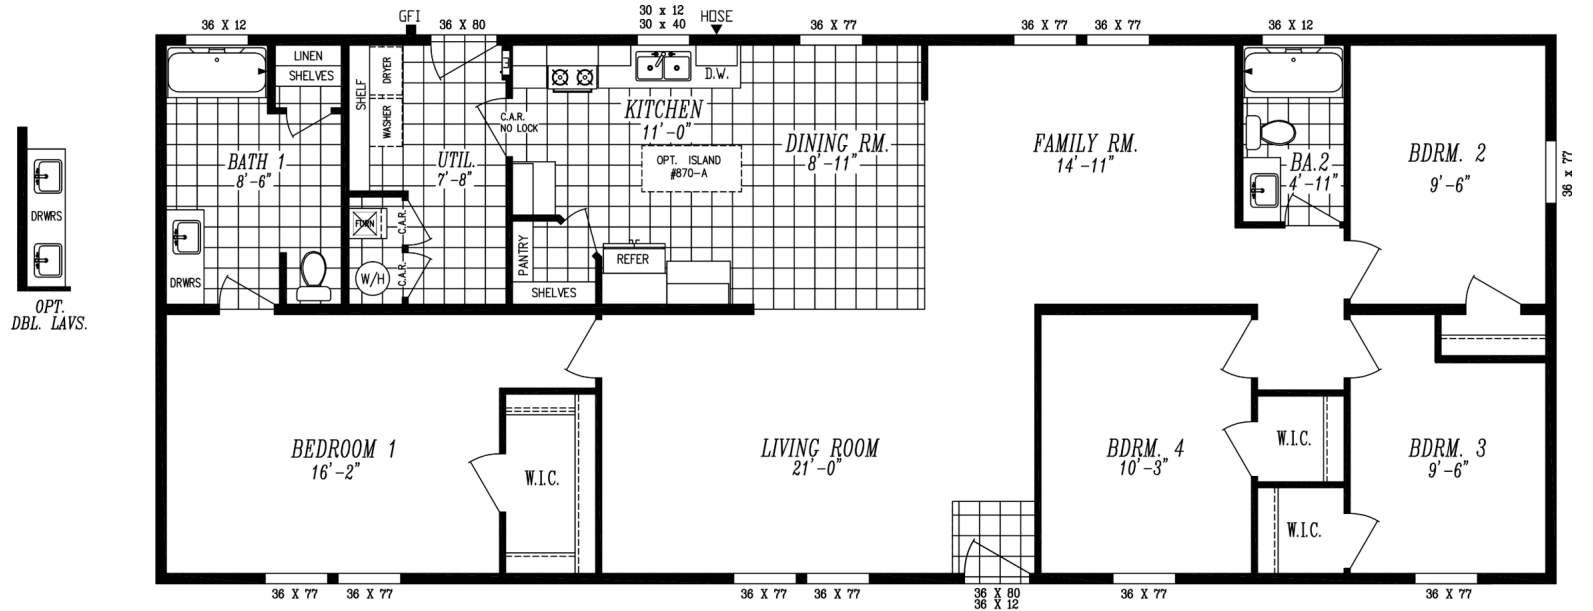

**THE COLUMBIA RIVER
SERIES**

**The Columbia River
2025**

27' x 68'

DIMENSIONS

1,792 sf
LIVING SPACE

4
BEDROOMS

2
BATHROOMS

OVERVIEW

Stunning layout 4
Bedroom with galley
kitchen

Heritage Home Center
(425) 353-5464
or Request Firm Quote
— EMAIL US

01 FLOOR PLAN

1,792 SQ FT · 27' x 68'

OPT. 48 X 72 SHWR
W/ DBL LAVS

OPT. DLX BATH

OPT. DEN I.P.O. BEDROOM