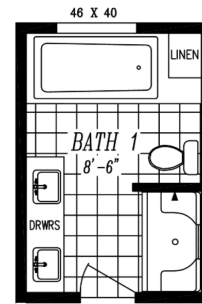

**THE COLUMBIA RIVER
SERIES**

**The Columbia River
2025**

27' x 68'

DIMENSIONS

1,792 sf
LIVING SPACE

4
BEDROOMS

2
BATHROOMS

OVERVIEW

Stunning layout 4
Bedroom with galley
kitchen

Heritage Home Center
(425) 353-5464
or Request Firm Quote
— EMAIL US

01 FLOOR PLAN

1,792 SQ FT · 27' x 68'

OPT. 48 X 72 SHWR
W/ DBL LAVS

OPT. DLX BATH

OPT. DEN I.P.O. BEDROOM